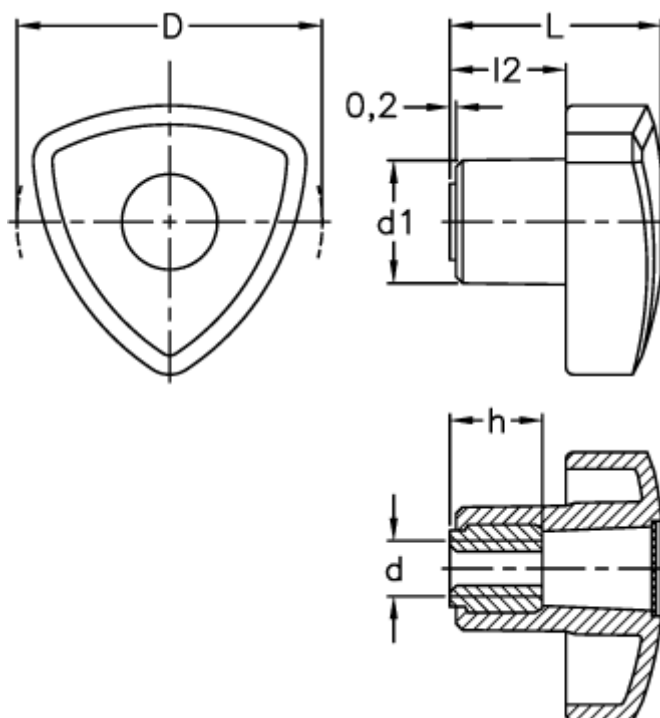

Article number: 2302083802

Description: E+G Lock knob  
VTR.50 B-M8, orange

## Measures

$d$	= 50
$d_1$	= 19
$d\ 6H$	= M8
$L$	= 35
$l_2$	= 19